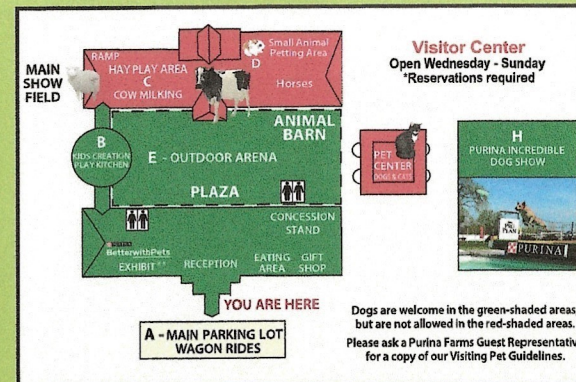

- After-Hours Security 314-982-2222
- Quiet Hours 11 p.m. - 6 a.m.
- Check In Starting at 3p.m. and Check Out By 11a.m.

- Legend**
- A. Visitor Center
  - 1. Information Desk
  - 2. Exhibits
  - 3. Concession Stand
  - 4. Gift Shop
  - B. Kids Creation Play Kitchen
  - C. Animal Barn & Hayloft Play Area
  - D. Small Animal Petting Area
  - E. Outdoor Arena
  - F. Patio
  - G. Pet Training and Enrichment Center
  - H. Incredible Dog Arena
  - I. Agility Field
  - J. Remember Me Furaver Installation
  - K. Herding and Trial Field
  - L. Course Herding
  - M. Purina Event Center
  - 1. Great Hall
  - 2. Gateway Hall
  - N. Outdoor Public X-pens
  - O. Service Center
  - P. Off-Leash Exercise Areas
  - Q. Showers
  - R. Warehouse Building
  - S. Operations Building
  - T. Working Dog & Flying Disc Field
  - U. Earthdog/GTG Dens
  - V. Wool & Wag Tent (Main Show Field Tent 1)
  - W. Main Show Field Tent 2 (Upper tent)
  - X. Portable Diving Dog Pool
  - Y. Park & Bark Pavilion (Outdoor Agility Field)
  - Z. Sit & Stay Shelter (Working Dog Field)
  - AA. Come Bye & Course Canopy (Herding Field)
  - AB. Superintendent Pavilion
  - AC. Main Show Field Tent 3
  - Ⓜ Restroom
  - Ⓜ Water
  - Ⓜ Electric