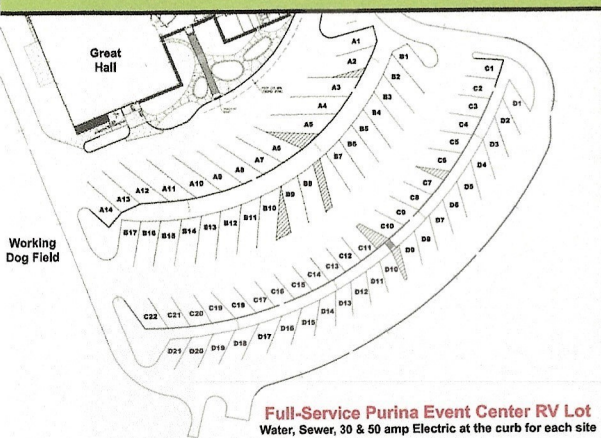

- After-Hours Security 314-982-2222
- Quiet Hours 11 p.m. - 6 a.m.
- Check In Starting at 3p.m. and Check Out By 11a.m.

- Legend**
- A. Visitor Center
  - 1. Information Desk
  - 2. Exhibits
  - 3. Concession Stand
  - 4. Gift Shop
  - B. Kids Creation Play Kitchen
  - C. Animal Barn & Hayloft Play Area
  - D. Small Animal Petting Area
  - E. Outdoor Arena
  - F. Patio
  - G. Pet Training and Enrichment Center
  - H. Incredible Dog Arena
  - I. Agility Field
  - J. Remember Me Furaver Installation
  - K. Herding and Trial Field
  - L. Course Herding
  - M. Purina Event Center
  - 1. Great Hall
  - 2. Gateway Hall
  - N. Outdoor Public X-pens
  - O. Service Center
  - P. Off-Leash Exercise Areas
  - Q. Showers
  - R. Warehouse Building
  - S. Operations Building
  - T. Working Dog & Flying Disc Field
  - U. Earthdog/GTG Dens
  - V. Wool & Wag Tent (Main Show Field Tent 1)
  - W. Main Show Field Tent 2 (Upper tent)
  - X. Portable Diving Dog Pool
  - Y. Park & Bark Pavilion (Outdoor Agility Field)
  - Z. Sit & Stay Shelter (Working Dog Field)
  - AA. Come Bye & Course Canopy (Herding Field)
  - AB. Superintendent Pavilion
  - AC. Main Show Field Tent 3
  - Ⓜ Restroom
  - Ⓜ Water
  - Ⓜ Electric