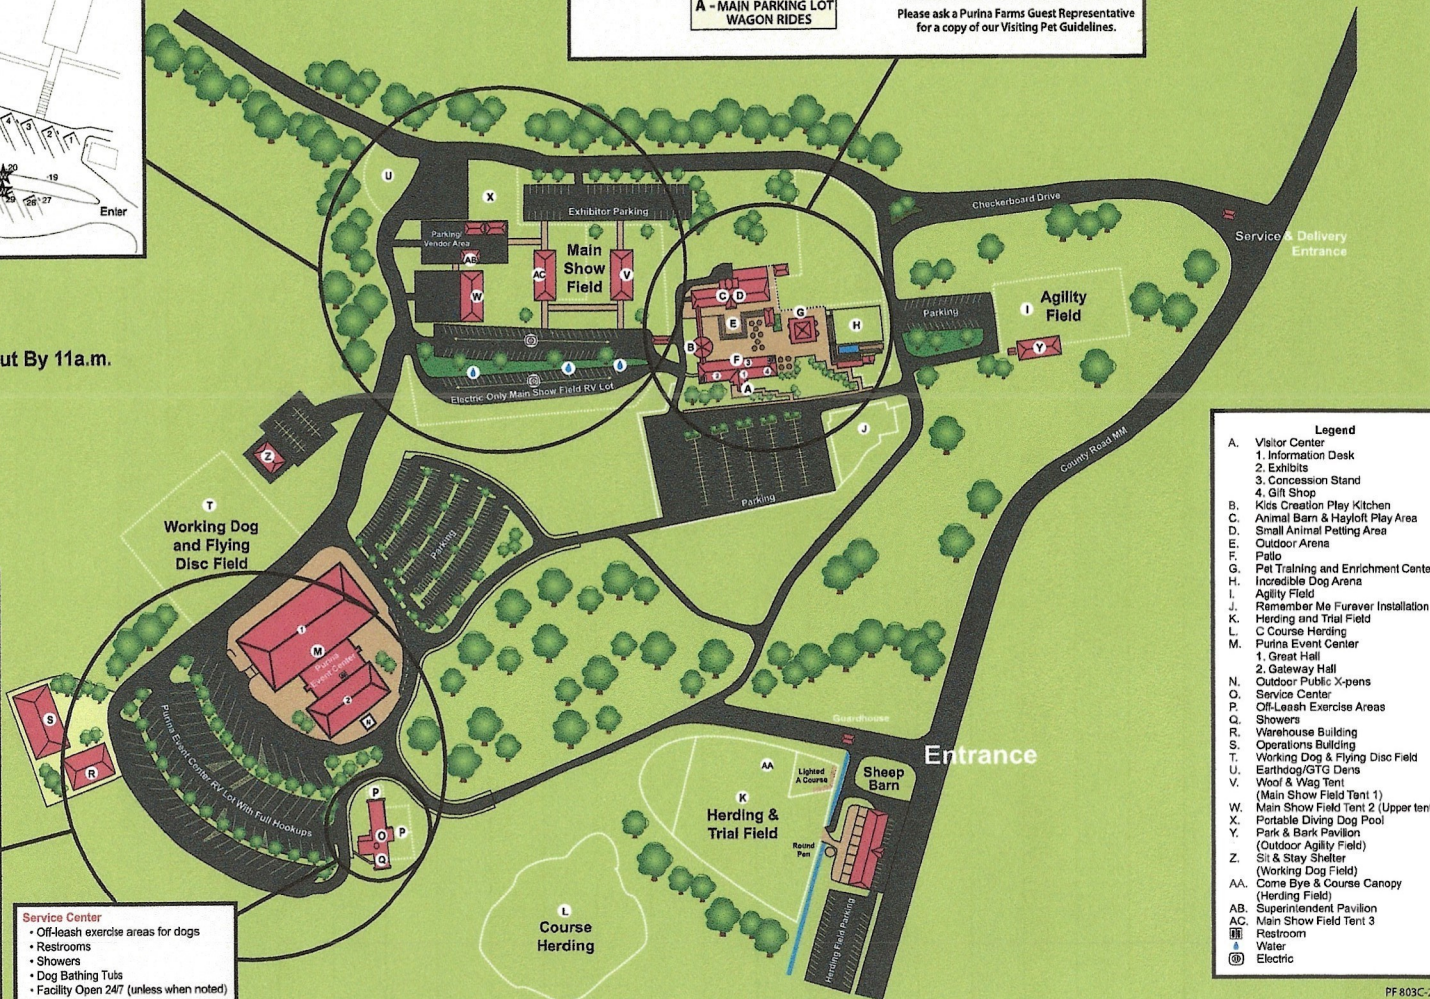

- After-Hours Security 314-982-2222
- Quiet Hours 11 p.m. - 6 a.m.
- Check In Starting at 3p.m. and Check Out By 11a.m.

- Legend**
- A. Visitor Center
  - 1. Information Desk
  - 2. Exhibits
  - 3. Concession Stand
  - 4. Gift Shop
  - B. Kids Creation Play Kitchen
  - C. Animal Barn & Hayloft Play Area
  - D. Small Animal Petting Area
  - E. Outdoor Arena
  - F. Patio
  - G. Pet Training and Enrichment Center
  - H. Incredible Dog Arena
  - I. Agility Field
  - J. Remember Me Furaver Installation
  - K. Herding and Trial Field
  - L. Course Herding
  - M. Purina Event Center
  - 1. Great Hall
  - 2. Gateway Hall
  - N. Outdoor Public X-pens
  - O. Service Center
  - P. Off-Leash Exercise Areas
  - Q. Showers
  - R. Warehouse Building
  - S. Operations Building
  - T. Working Dog & Flying Disc Field
  - U. Earthdog/GTG Dens
  - V. Wool & Wag Tent (Main Show Field Tent 1)
  - W. Main Show Field Tent 2 (Upper tent)
  - X. Portable Diving Dog Pool
  - Y. Park & Bark Pavilion (Outdoor Agility Field)
  - Z. Sit & Stay Shelter (Working Dog Field)
  - AA. Come Bye & Course Canopy (Herding Field)
  - AB. Superintendent Pavilion
  - AC. Main Show Field Tent 3
  - Ⓜ Restroom
  - Ⓜ Water
  - Ⓜ Electric